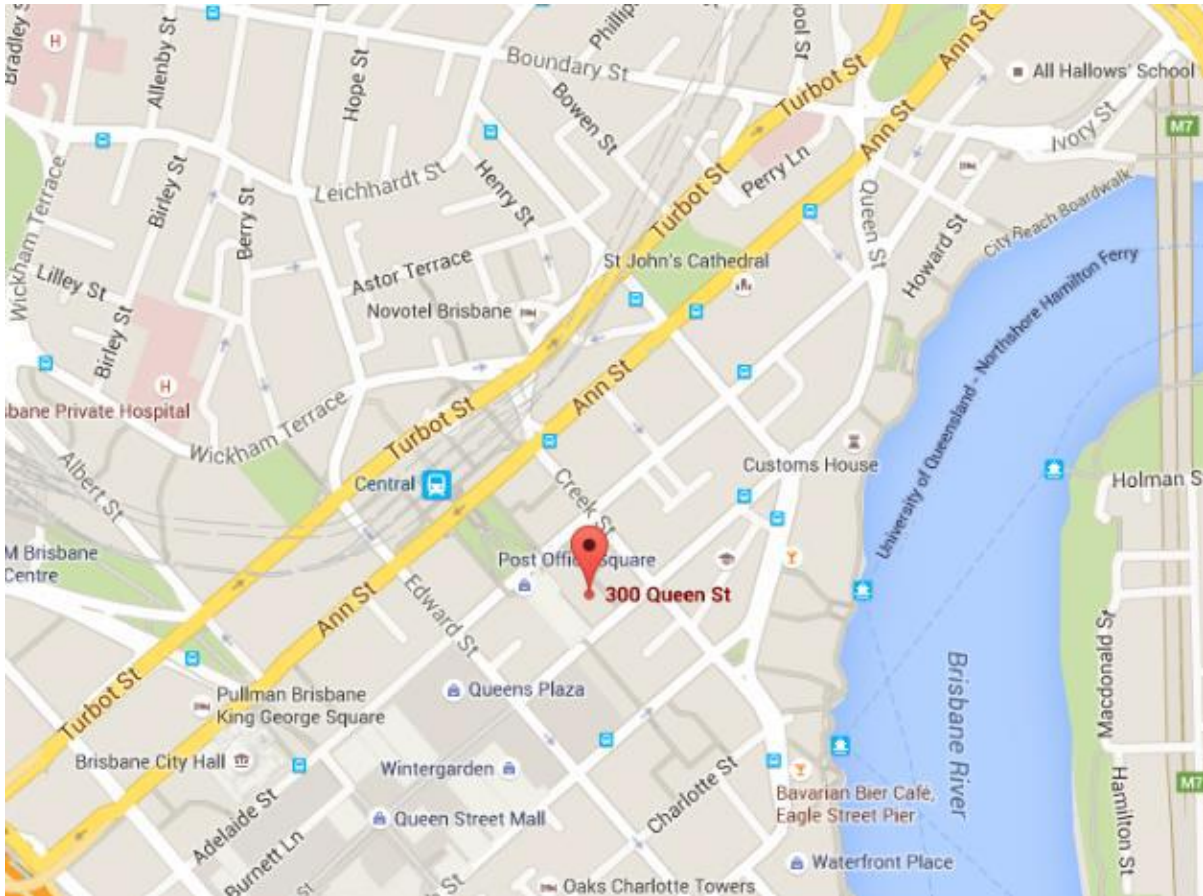

RetireInvest / RI Advice

300 Queen St, Brisbane 4000

www.riseqld.com.au