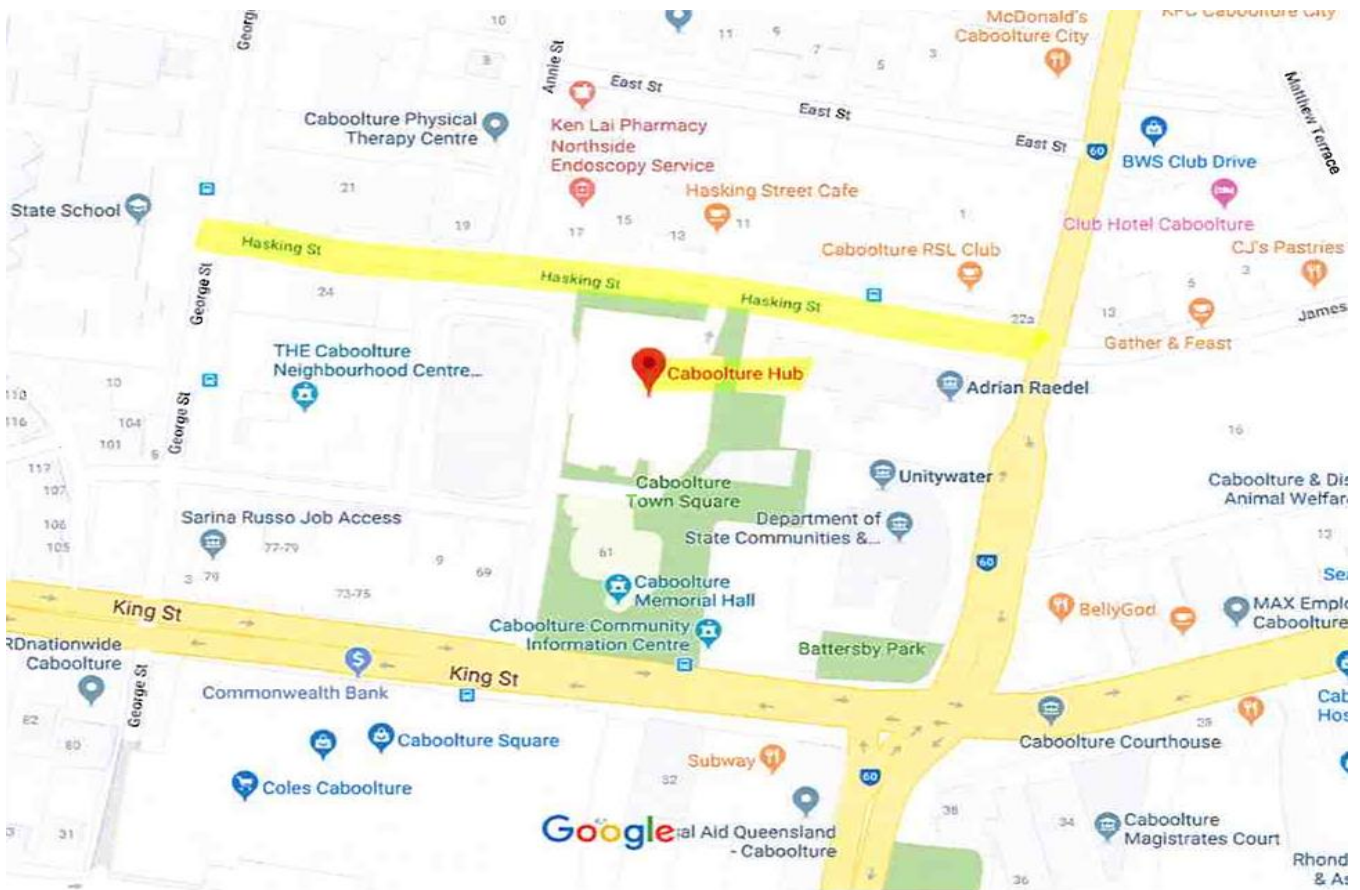

RetireInvest/RI Advice -Caboolture Hub

4 Hasking Street, Caboolture. PH:1800 065 151

Map data ©2019

www.RIseqld.com.au